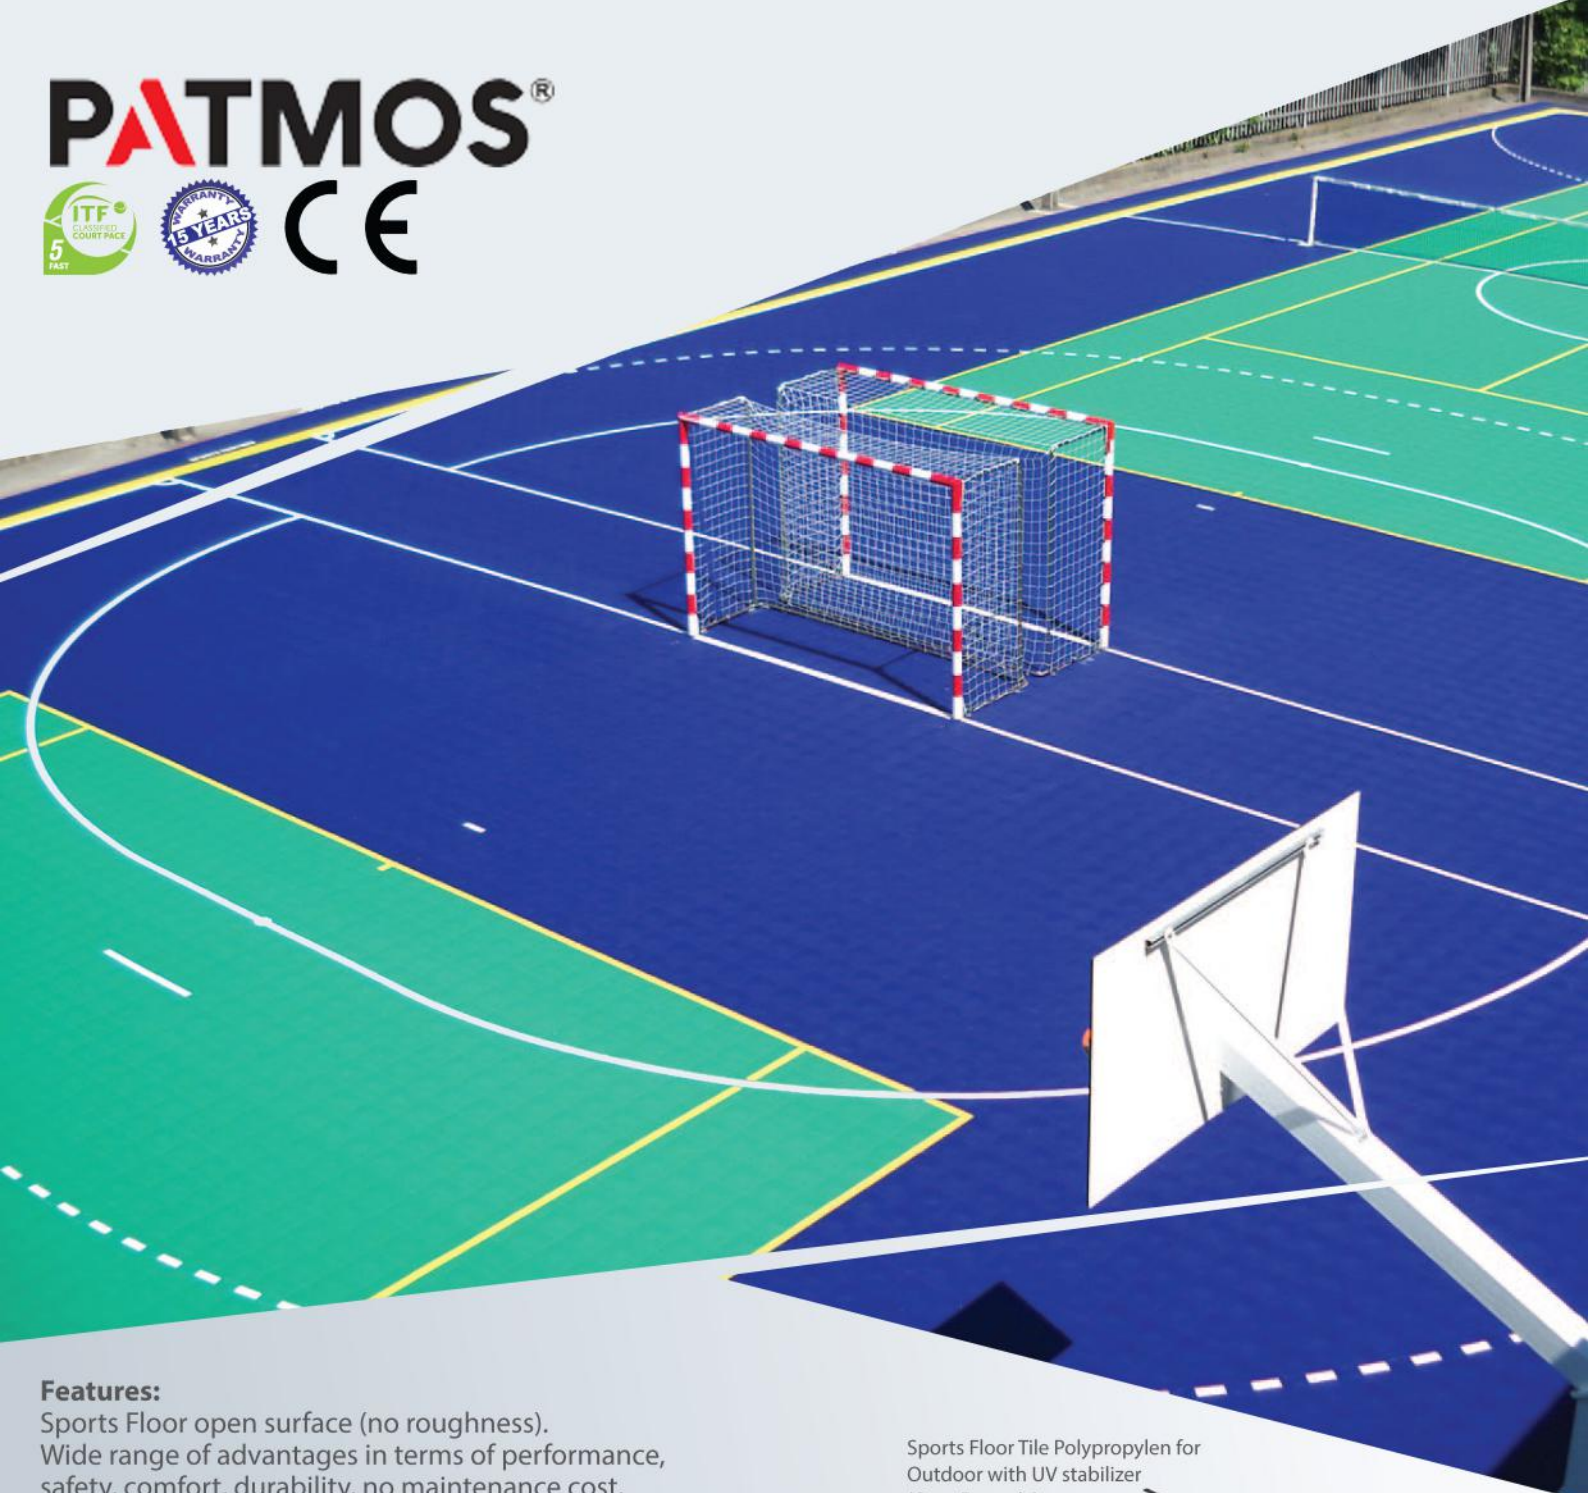

PATMOS®

Features:

Sports Floor open surface (no roughness).
Wide range of advantages in terms of performance, safety, comfort, durability, no maintenance cost, aesthetics and economics.

Very easy and quick to install, this is the best solution for outdoor spaces.

Through the markings of the each Sport you can transform your space into a Multisport facility.
Made of Polypropylene Copolymer of high impact with our own secret formula with anti UV, in order to assure the durability of the initial color and high resistance.

Sports Floor Tile Polypropylen for Outdoor with UV stabilizer (Own Formula)

Solid levelled base, with minimum inclination necessary for proper water drainage